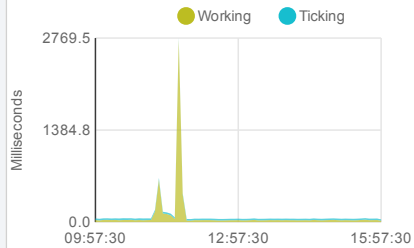

Queries/Sec 344.5

RANGE EVENTS

FLUSHES AND COMPACTIONS

BLOOM FILTER PREFIX

READ AMPLIFICATION

RAFT TIME

RAFT MESSAGES RECEIVED

GCINFO METRICS

RAFT TRANSPORT QUEUE PENDING COUNT

REPLICAS: DETAILS

RAFT TICKS

CRITICAL SECTION TIME

11:17:30
■ Queries/Sec **344.5**