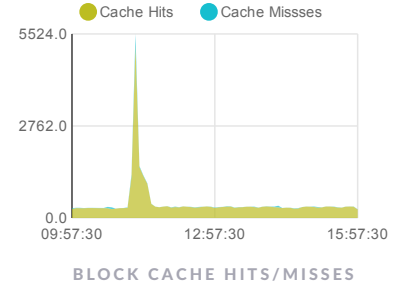

Activity

SQL Queries

11:17:30
Queries/Sec **344.5**

System Resources

Advanced Internals

No Data Available.

KEY/VALUE TRANSACTIONS

11:17:30

Queries/Sec 344.5

RANGE EVENTS

FLUSHES AND COMPACTIONS

BLOOM FILTER PREFIX

READ AMPLIFICATION

RAFT TIME

RAFT MESSAGES RECEIVED

GCINFO METRICS

RAFT TRANSPORT QUEUE PENDING COUNT

REPLICAS: DETAILS

RAFT TICKS

CRITICAL SECTION TIME

11:17:30
■ Queries/Sec **344.5**