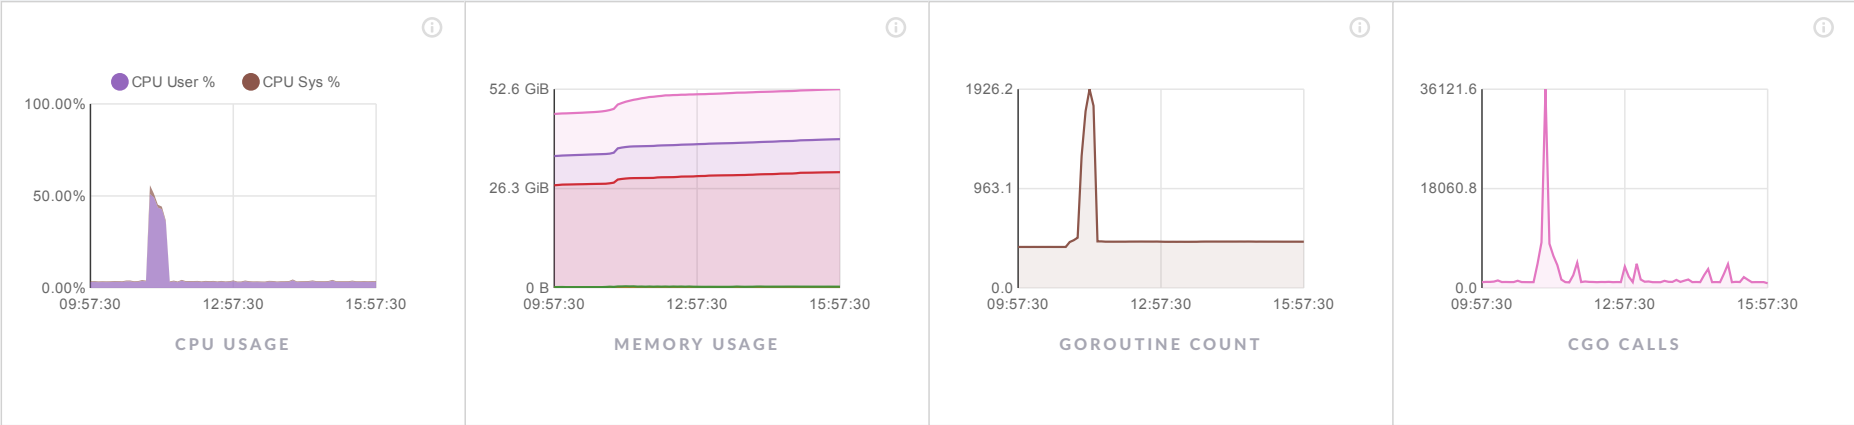

Activity

SQL Queries

11:17:30
Queries/Sec **344.5**

System Resources

Advanced Internals

No Data Available.

KEY/VALUE TRANSACTIONS

11:17:30

Queries/Sec 344.5

RANGE EVENTS

FLUSHES AND COMPACTIONS

BLOOM FILTER PREFIX

READ AMPLIFICATION

RAFT TIME

RAFT MESSAGES RECEIVED

GCINFO METRICS

RAFT TRANSPORT QUEUE PENDING COUNT

REPLICAS: DETAILS

RAFT TICKS

CRITICAL SECTION TIME

11:17:30
■ Queries/Sec **344.5**