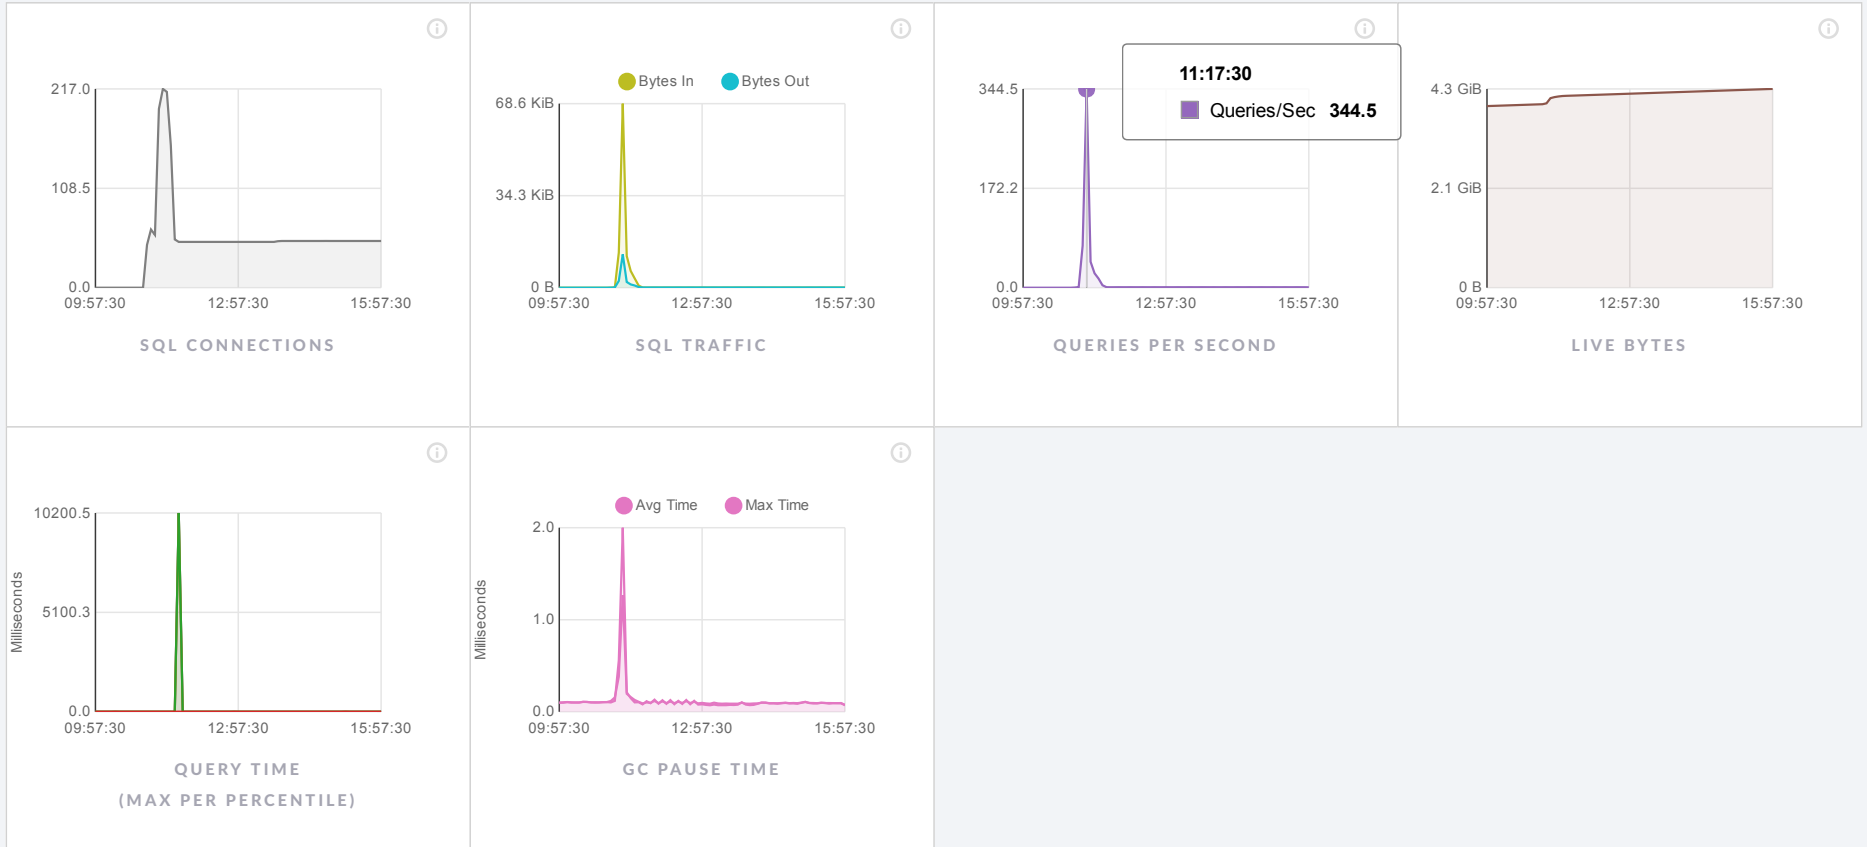

Nodes

CLUSTER

NODES

DATABASES

HELP US

OVERVIEW

GRAPHS

Select Timescale

Activity

SQL Queries

11:17:30
Queries/Sec **344.5**

System Resources

Advanced Internals

No Data Available.

KEY/VALUE TRANSACTIONS

11:17:30

RAFT TRANSPORT QUEUE PENDING COUNT

REPLICAS: DETAILS

RAFT TICKS

CRITICAL SECTION TIME

11:17:30
■ Queries/Sec **344.5**