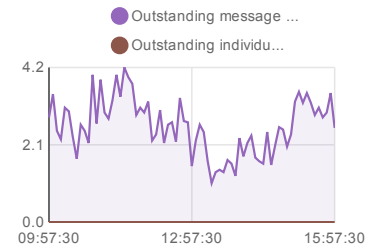

Queries/Sec 344.5

RANGE EVENTS

FLUSHES AND COMPACTIONS

BLOOM FILTER PREFIX

READ AMPLIFICATION

RAFT TIME

RAFT MESSAGES RECEIVED

GCINFO METRICS

RAFT TRANSPORT QUEUE PENDING COUNT

REPLICAS: DETAILS

RAFT TICKS

CRITICAL SECTION TIME

11:17:30
■ Queries/Sec **344.5**